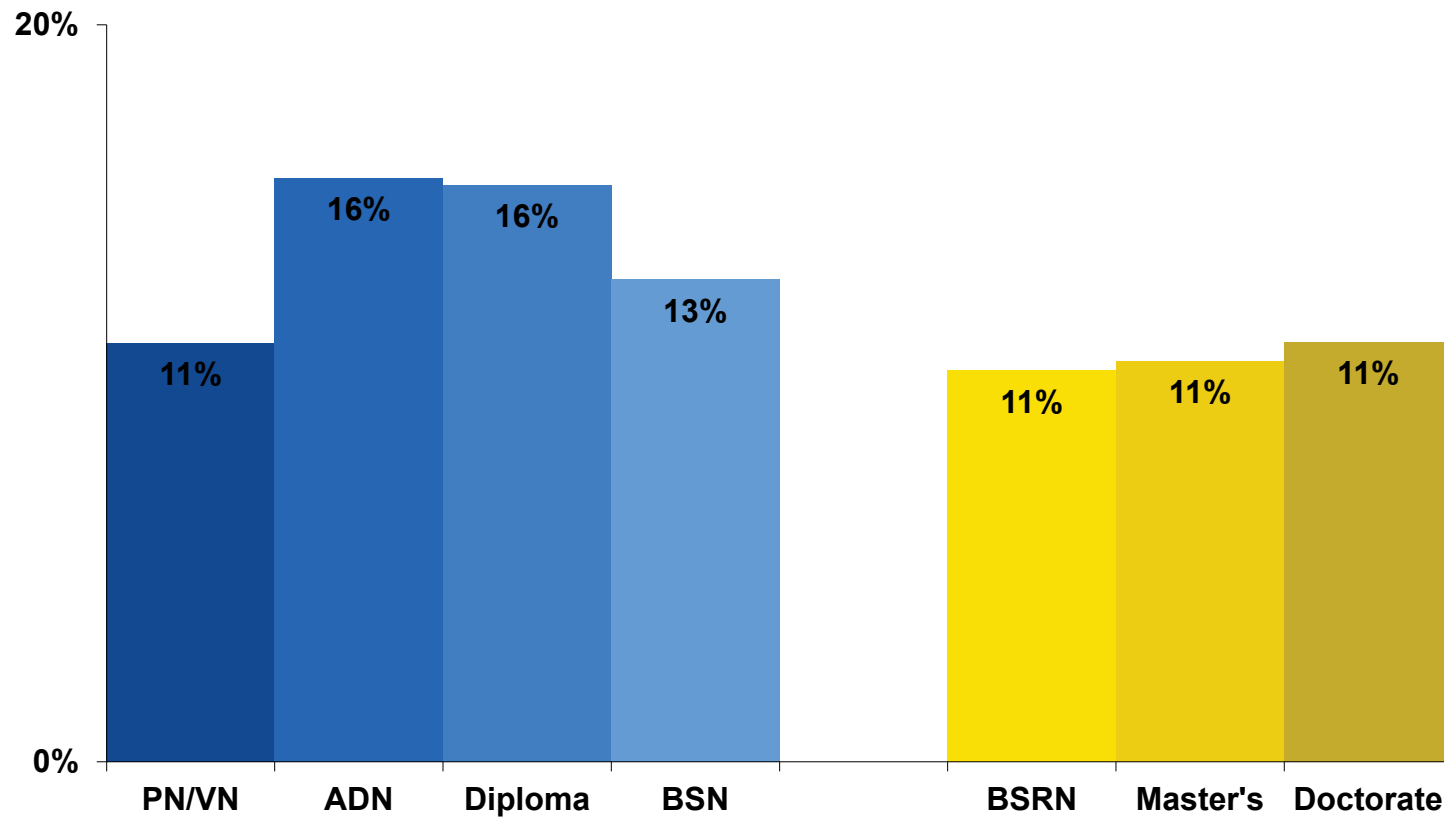

## Percentage of Students Enrolled in Nursing Programs who are Male by Program Type, 2012

Source: National League for Nursing. 2013. Annual Survey of Schools of Nursing, Fall 2012.  
[www.nln.org/research/slides/index.htm](http://www.nln.org/research/slides/index.htm).