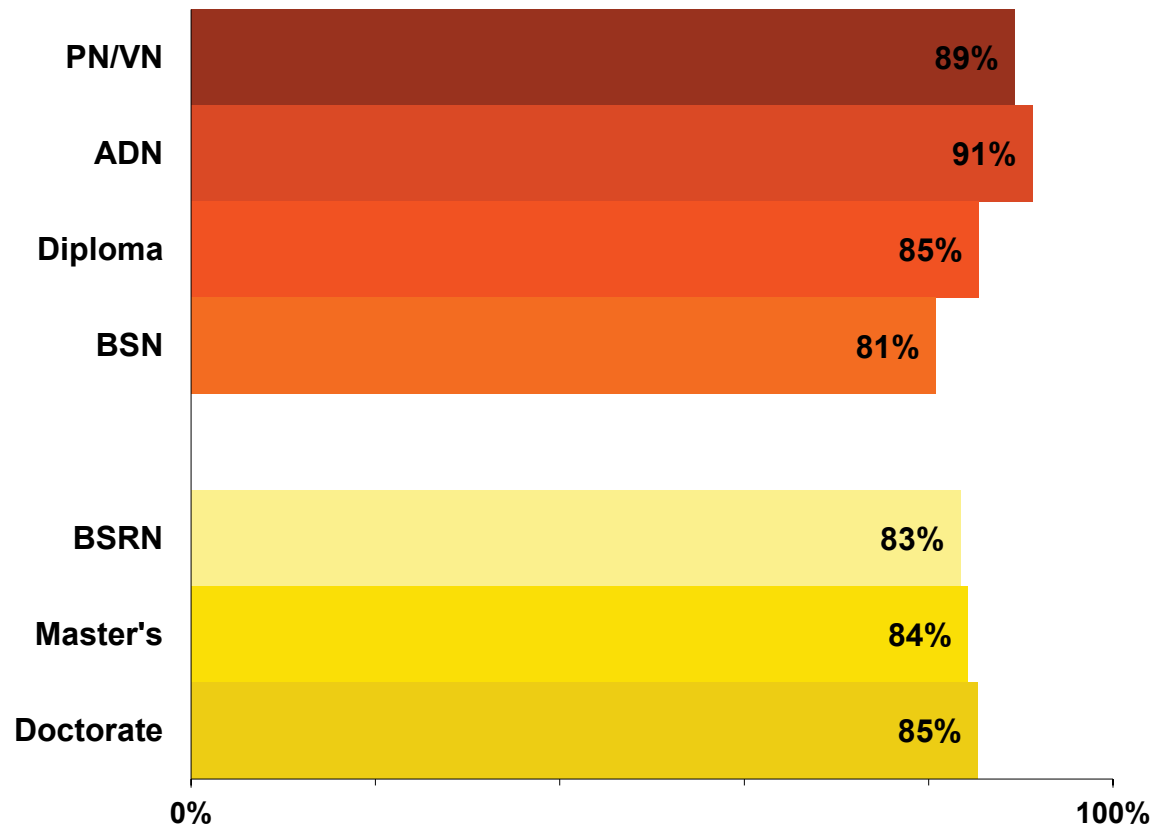

Average Yield Rate of Nursing Programs by Program Type, Fall 2012

Source: National League for Nursing. 2013. Annual Survey of Schools of Nursing, Fall 2012.
www.nln.org/research/slides/index.htm.