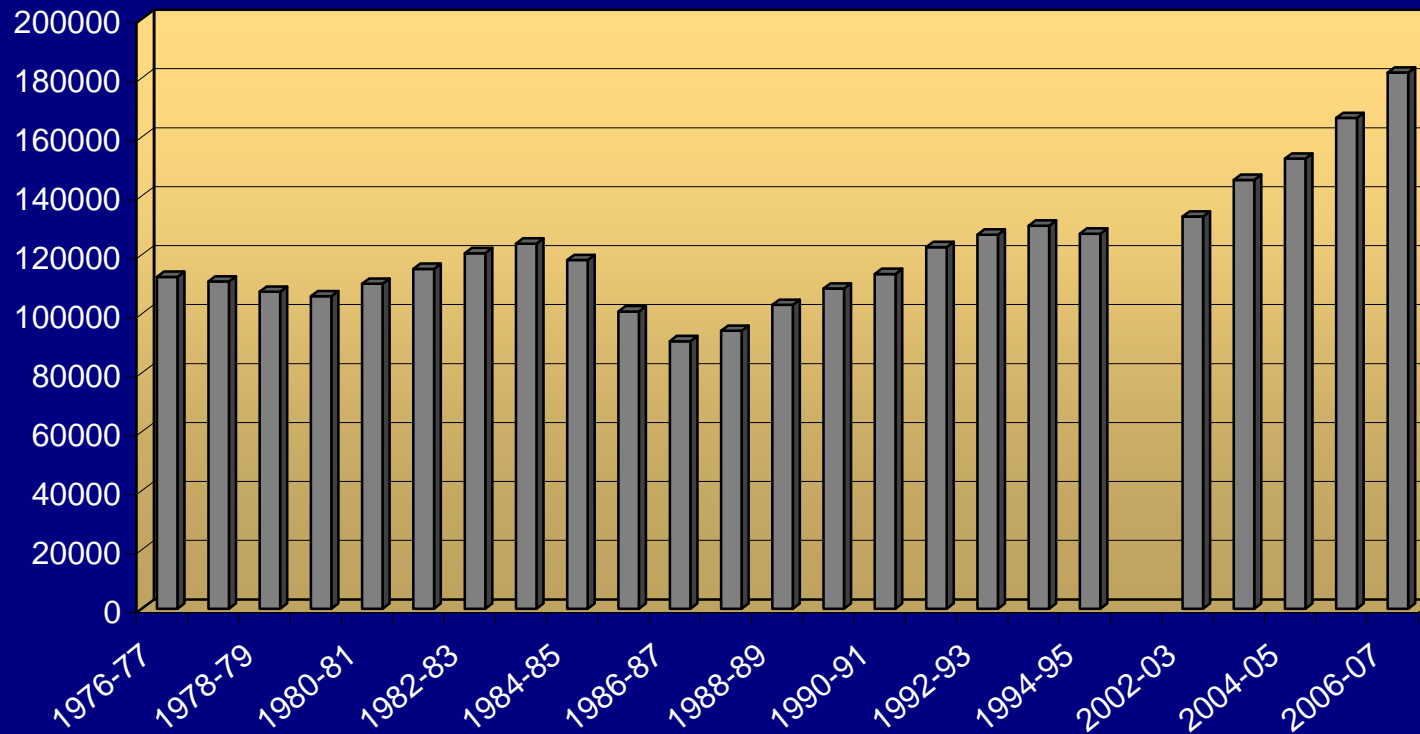

Annual Admissions to Basic RN Programs: 1976-77 to 1994-95 and 2002-03 to 2006-07

National League for Nursing 800-669-1656 • www.nln.org

The Voice for Nursing Education