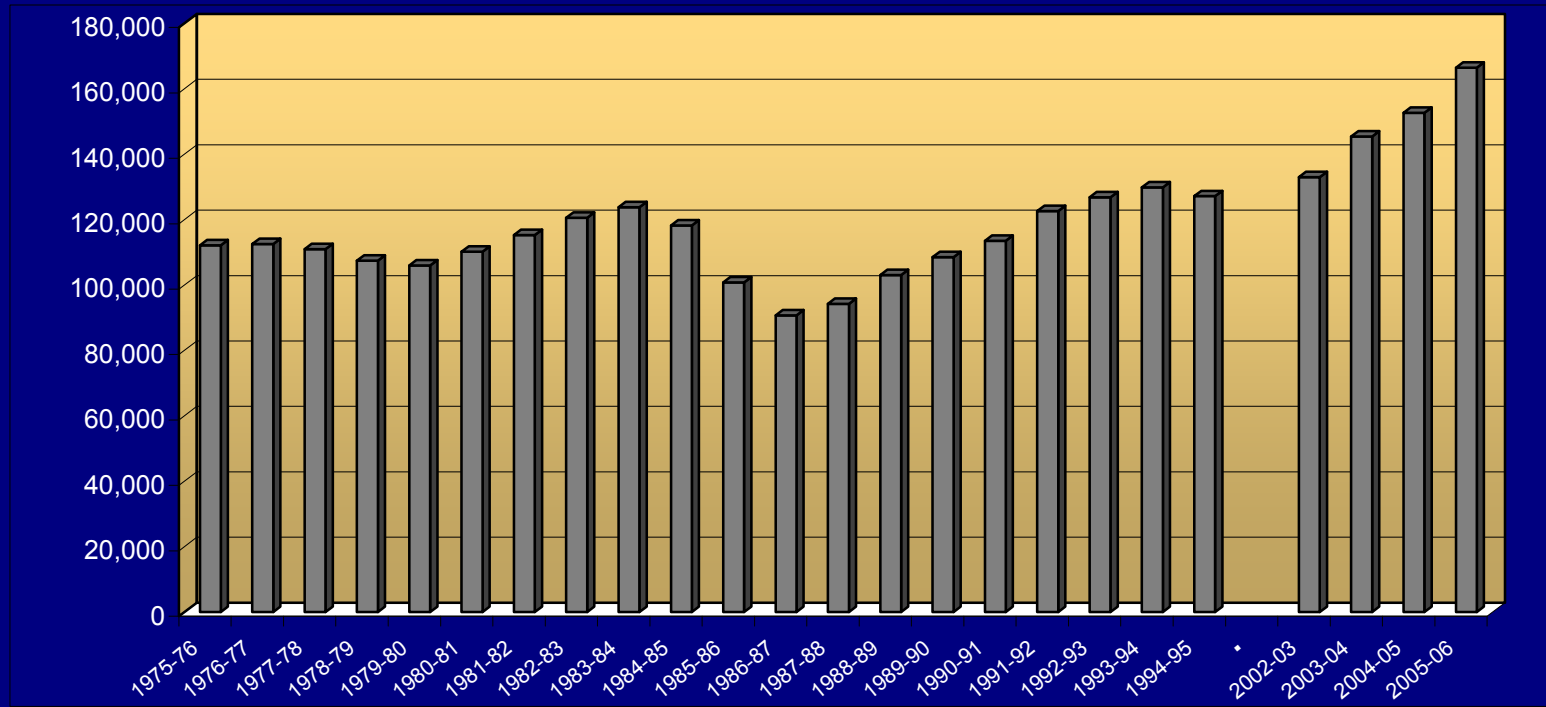

Annual Admissions to Basic RN Programs: 1975-76 to 1994-95 and 2002-03 to 2005-06

National League for Nursing 800-669-1656 • www.nln.org

The Voice for Nursing Education